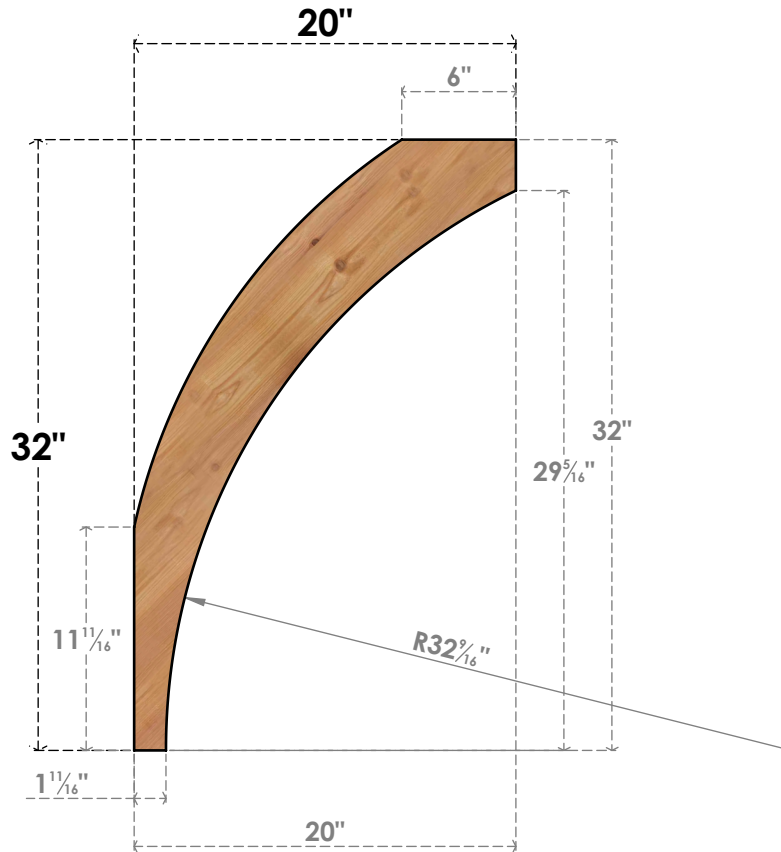

BRC04X20X32THR00SWR

3 1/2"W X 20"D X 32"H THORTON SMOOTH BRACE, WESTERN RED CEDAR

SIDE

FRONT

EKENA MILLWORK
 2300 WEST MAIN ST.
 CLARKSVILLE, TX 75426
 TOLL FREE: 866-607-0453
 WWW.EKENAMILLWORK.COM

NOTES

1. INSTALLATION TO BE COMPLETED IN ACCORDANCE WITH MANUFACTURER'S SPECIFICATIONS.
2. DRAWING MAY NOT BE TO SCALE
3. THIS DRAWING IS INTENDED FOR DESIGN AND PLANNING PURPOSES ONLY.
4. ALL INFORMATION CONTAINED HEREIN WAS CURRENT AT THE TIME OF DEVELOPMENT BUT MUST BE REVIEWED AND APPROVED BY THE PRODUCT MANUFACTURER TO BE CONSIDERED ACCURATE.
5. PRODUCTS ARE NOT KILN DRIED. THIS ITEM IS UNIQUE AND WILL CONTAIN THE NATURAL VARIATIONS THAT THE WOOD SPECIES OFFERS. THIS MAY RESULT IN VARIATIONS UP TO 1/4"