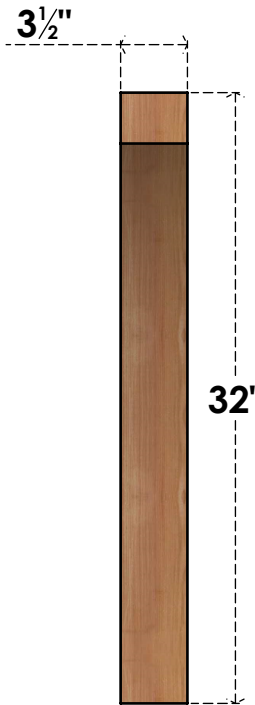

BRC04X20X32THR00SWR

3 1/2"W X 20"D X 32"H THORTON SMOOTH BRACE, WESTERN RED CEDAR

SIDE

FRONT

EKENA MILLWORK
 2300 WEST MAIN ST.
 CLARKSVILLE, TX 75426
 TOLL FREE: 866-607-0453
 WWW.EKENAMILLWORK.COM

NOTES

1. INSTALLATION TO BE COMPLETED IN ACCORDANCE WITH MANUFACTURER'S SPECIFICATIONS.
2. DRAWING MAY NOT BE TO SCALE
3. THIS DRAWING IS INTENDED FOR DESIGN AND PLANNING PURPOSES ONLY.
4. ALL INFORMATION CONTAINED HEREIN WAS CURRENT AT THE TIME OF DEVELOPMENT BUT MUST BE REVIEWED AND APPROVED BY THE PRODUCT MANUFACTURER TO BE CONSIDERED ACCURATE.
5. PRODUCTS ARE NOT KILN DRIED. THIS ITEM IS UNIQUE AND WILL CONTAIN THE NATURAL VARIATIONS THAT THE WOOD SPECIES OFFERS. THIS MAY RESULT IN VARIATIONS UP TO 1/4"